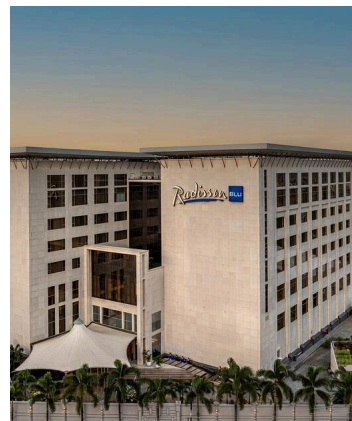

Radisson BLU

Location: 38-40 Isaac John St, Ikeja GRA, Lagos 100271, Lagos

Proximity to Church: About 15mins drive to Church

Price Range: from **#500k - #1M+**
(Prices are estimates, please contact for current rates)

Contact No: 0201 466 2390